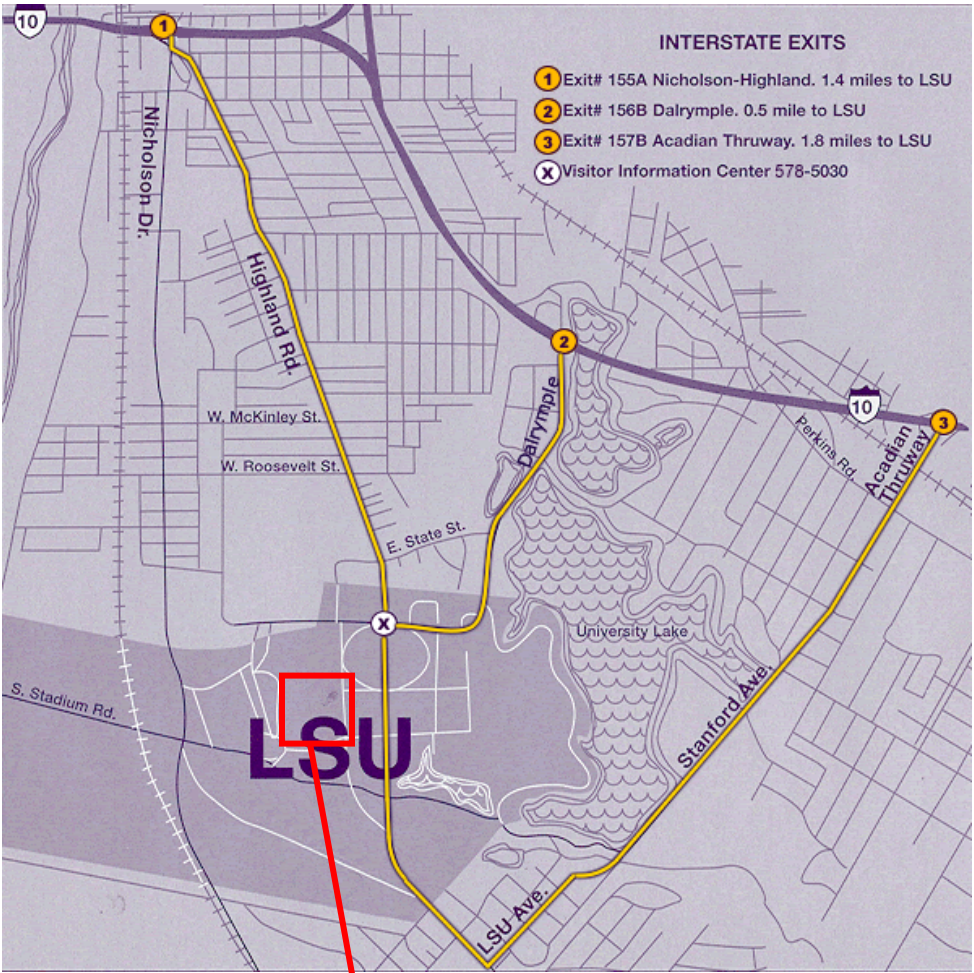

National Chemistry Week

Theme: "Nanotechnology – The Smallest BIG Idea in Science"

Super Science Saturday

Saturday, October 27, 2012

10 AM – 2:30 PM

Location:

LSU Pete Maravich Assembly Center

(map on back)

Directions to the LSU Maravich Assembly Center (PMAC)

The PMAC is located immediately north of Tiger Stadium on North Stadium Dr.

Please enter the PMAC through the upper main entrance that faces Tiger Stadium. That is where the check-in and check-out area will be located.

Parking is located just west of Tiger Stadium behind the Athletic Administration building and just east of the PMAC.